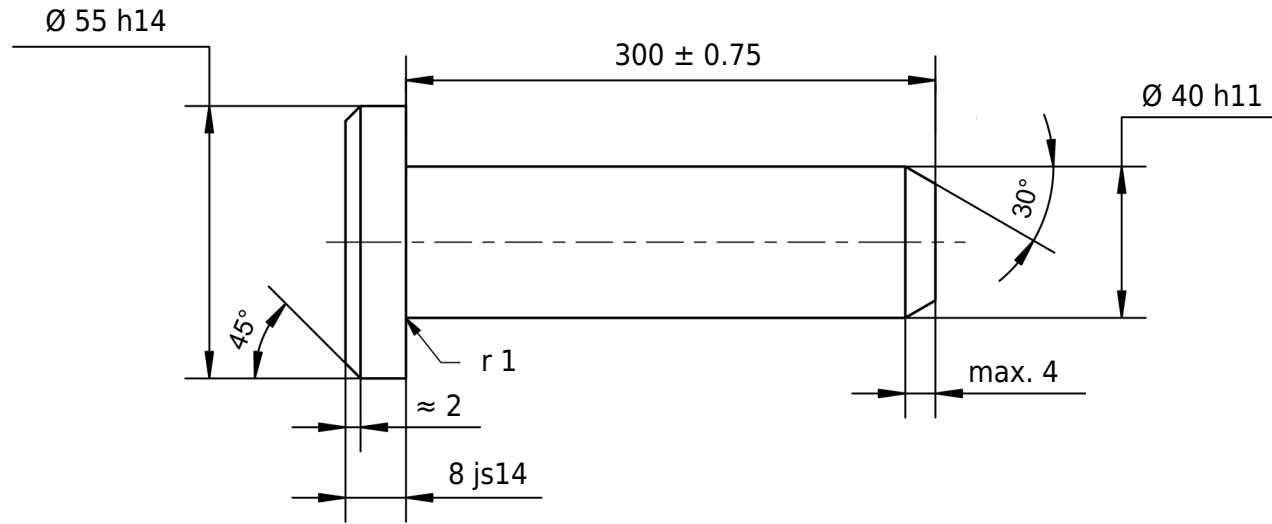

55 h14	55.000 54.260
8 js14	8.180 7.820
40 h11	40.000 39.840

Permitted deviation for dimensions without tolerance specification ISO 2768-m for linear and angular dimensions ISO 2768-0.6 for symmetry					Surface bright, lightly oiled	Scale	Weight
						Material	1.0718 (11SMnPb30+C)
				Date	Name	Identifier	
				Drawn	mboShop	ISO 2341 40 x 300	
				Checked			
				Standard	ISO 2341		
						Article no	
						41 40 0000 0300/003	
A	Drawing created		eShop	 mbo Osswald GmbH & Co KG Steingasse 13 97900 Kuelshelm-Steinbach Germany		A4	
Status	Changes	Date	Name			Replacement for:	Replaced by: